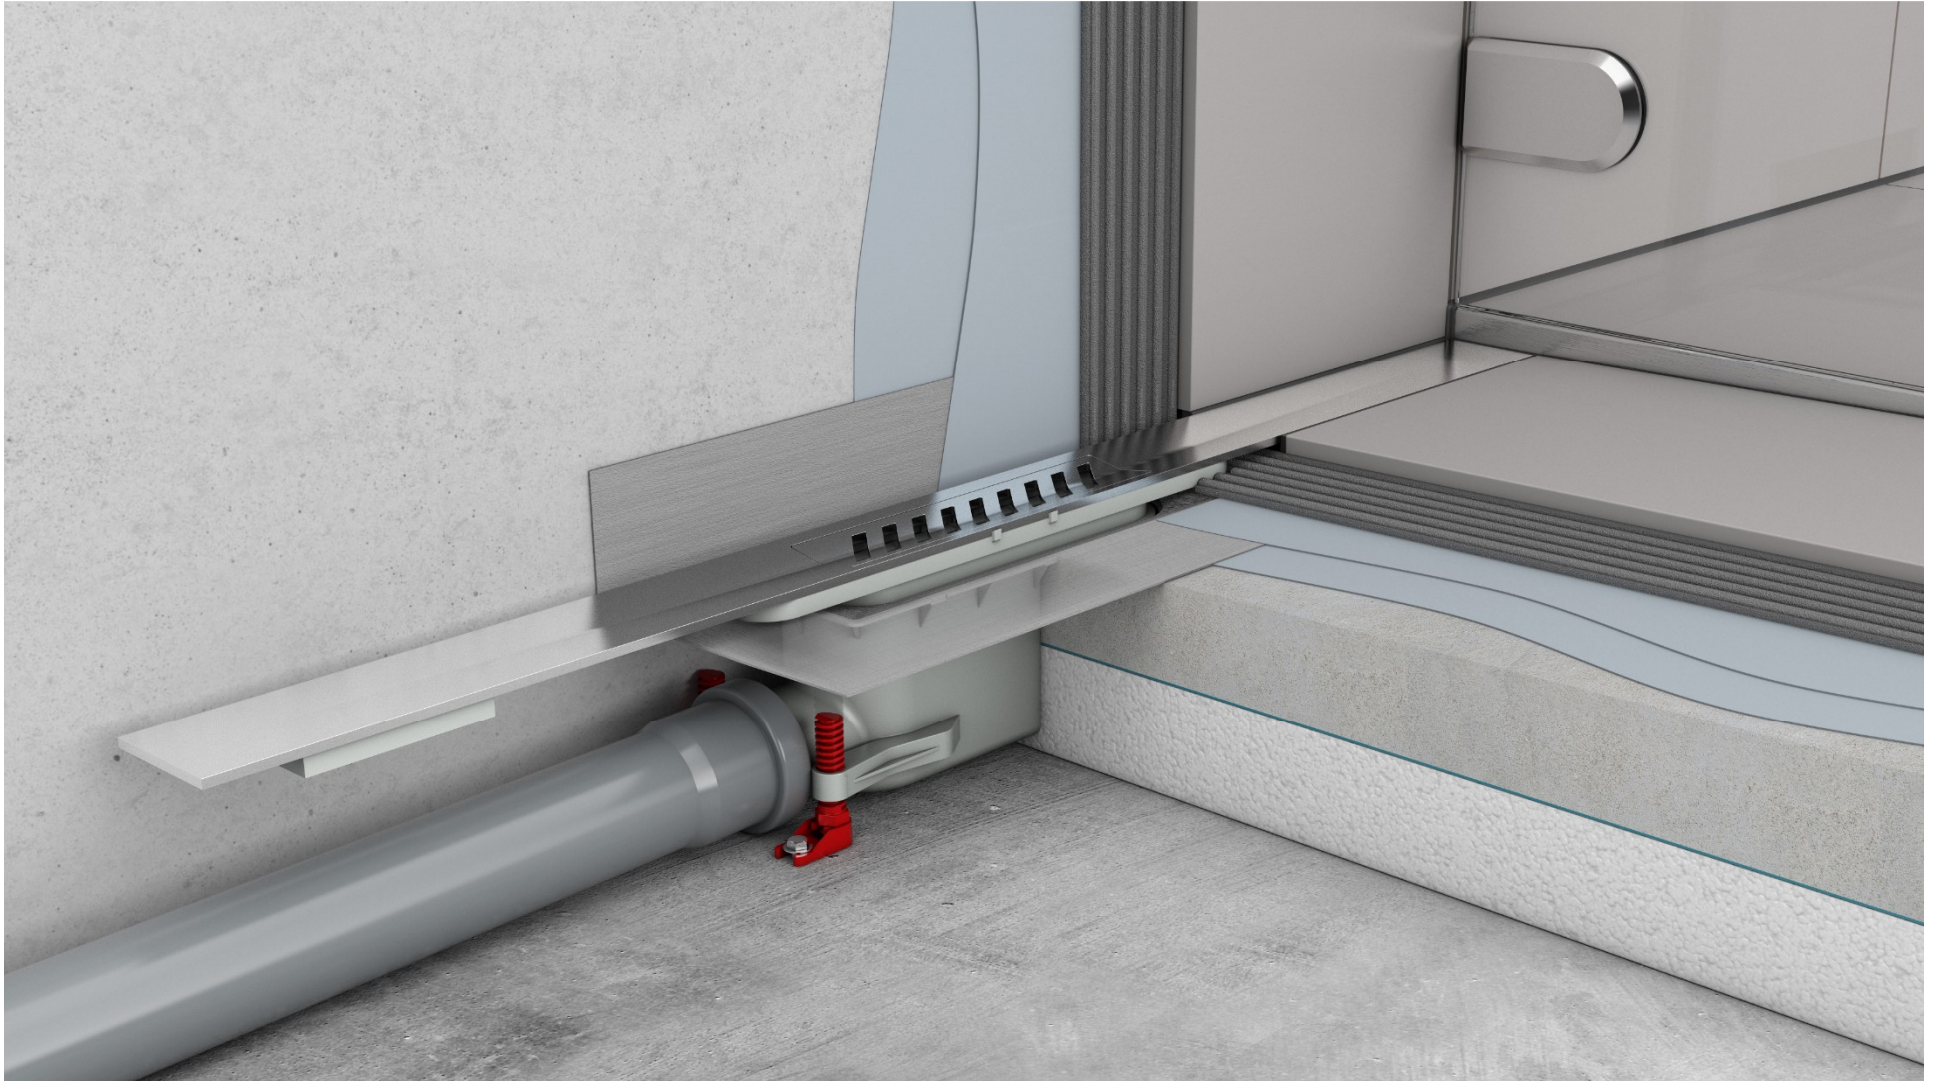

ACO. we care for water

reddot winner 2021
innovative product

Unique

minimalist design

Shower channel ACO ShowerDrain S+

ACO ShowerDrain S+

Surprisingly simple. The new ACO ShowerDrain S+ shower channel combines elegance and high flow capacity in one product. It also combines the design possibilities of a conventional shower channel with the installation advantages of a floor drain. Exceptional quality, massive cover profile and easy handling during maintenance ensure a long service life without damaging the existing visual appearance of the channel.

Shower channel profile Stripes - Black

Shower channel profile Plate - Black

Easy installation

Positioning:
The shower channel can be positioned in the middle or directly against the wall.

Height adjustment:
The height is adjusted with stable plastic screws.

Length adjustment:
The profile can be shortened by 40 mm on each side without affecting the smooth profile transition.

Easy to clean

Tip&Flip:
By simply pressing the ACO logo with your finger, the grate can be lifted and removed with one hand.

Built-in gradient:
The built-in slope is subtly emphasized and ensures optimal and easy-to-clean drainage.

Removable internal parts:
High-quality optics without annoying corners and edges makes the shower channel easy to care for.