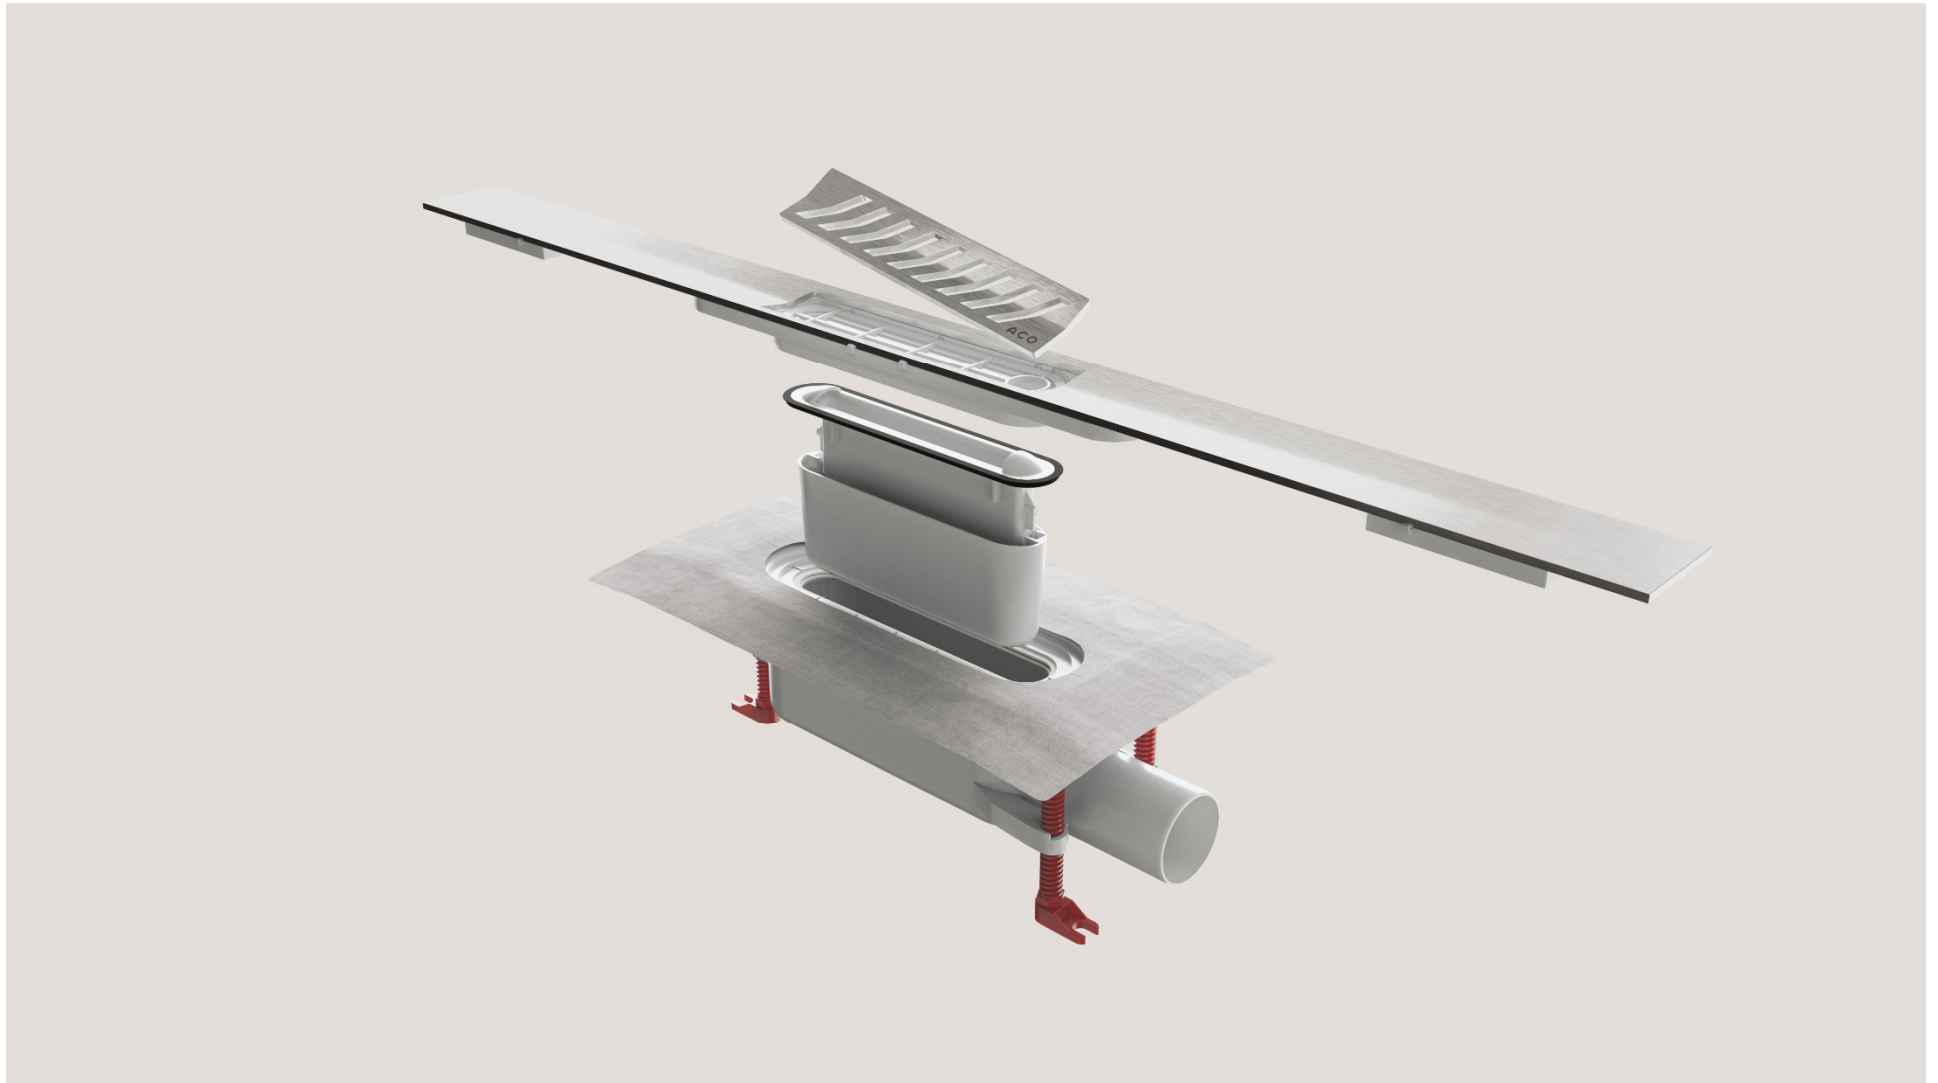

ACO. we care for water

reddot winner 2021
innovative product

Unique

minimalist design

Shower channel ACO ShowerDrain S+

ACO ShowerDrain S+

Surprisingly simple. The new ACO ShowerDrain S+ shower channel combines elegance and high flow capacity in one product. It also combines the design possibilities of a conventional shower channel with the installation advantages of a floor drain. Exceptional quality, massive cover profile and easy handling during maintenance ensure a long service life without damaging the existing visual appearance of the channel.

Product benefits

- unique minimalist design
- electro-polished surface for a lasting high-quality appearance
- installation of shower channel profile with tile height < 10 mm without extension piece
- alignment support for installation
- toolless grate removal through tip&flipp function
- compliant with noise protection according to DIN 4109 and VDI 4100

Shower channel profile Stripes - Black

Shower channel profile Plate - Black

Easy installation

Positioning:
The shower channel can be positioned in the middle or directly against the wall.

Height adjustment:
The height is adjusted with stable plastic screws.

Built-in gradient:
The built-in slope is subtly emphasized and ensures optimal and easy-to-clean drainage.

Removable internal parts:
High-quality optics without annoying corners and edges makes the shower channel easy to care for.