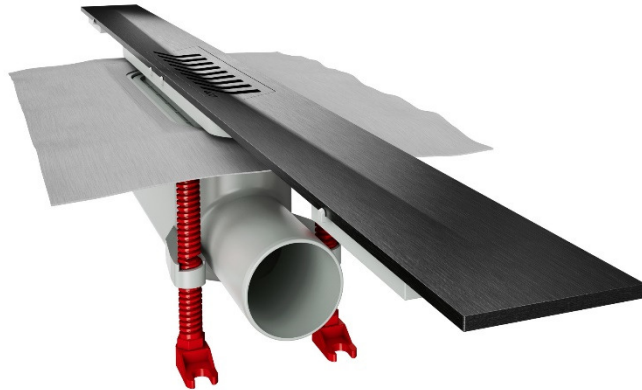

ACO. we care for water

reddot winner 2021
innovative product

Unique

minimalist design

Shower channel ACO ShowerDrain S+

ACO ShowerDrain S+

Surprisingly simple. The new ACO ShowerDrain S+ shower channel combines elegance and high flow capacity in one product. It also combines the design possibilities of a conventional shower channel with the installation advantages of a floor drain. Exceptional quality, massive cover profile and easy handling during maintenance ensure a long service life without damaging the existing visual appearance of the channel.

Product benefits

- unique minimalist design
- electro-polished surface for a lasting high-quality appearance
- installation of shower channel profile with tile height < 10 mm without extension piece
- alignment support for installation
- toolless grate removal through tip&flipp function
- compliant with noise protection according to DIN 4109 and VDI 4100

Product information

- material: Stainless steel, grade 304
- surface: electropolished, PVD-coated (Black)
- load class K3 (DIN EN 1253-1)
- profile width: 55 mm
- shower profile with longitudinal and transverse gradient
- Profile length can be shortened by 80 mm on site
- Profile with design grating, hair strainer and extension (extension for tile heights from 15 - 35 mm)

Shower channel profile Stripes - Black

Shower channel profile Plate - Black

Easy installation

Positioning:
The shower channel can be positioned in the middle or directly against the wall.

Height adjustment:
The height is adjusted with stable plastic screws.