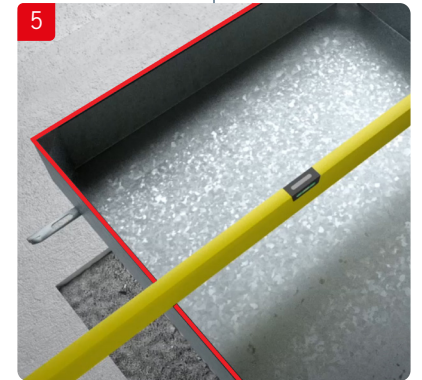

Paving LC A15
behavior during installation