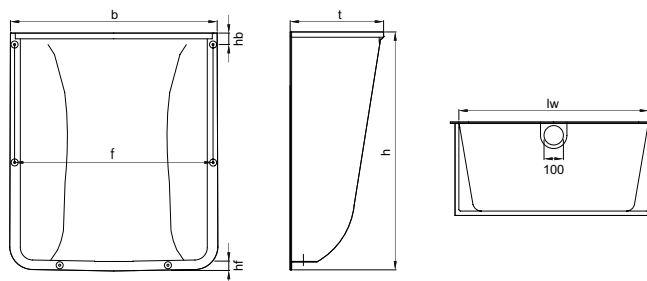

Dimenzije

Nazivne dimenzije Š x V x G [cm]	Za širino okna do ... [cm]	Mere pokrivne rešetke [cm]	Dimenzije						
			b [cm]	f [cm]	hb [cm]	hf [cm]	t [cm]	h [cm]	lw [cm]
80 x 60 x 40	80	84 x 40	92,0	88,0	6,5	6,5	42,9	66,6	80,9
100 x 60 x 40	100	104 x 40	112,0	108,0	6,5	6,5	42,9	66,6	100,8
100 x 100 x 40	100	104 x 40	112,0	108,0	6,5	6,5	42,9	107,3	100,8
100 x 130 x 40	100	104 x 40	112,0	108,0	6,5	6,5	42,9	137,3	100,8
125 x 100 x 40	125	134 x 40	143,0	138,0	6,5	6,5	42,9	107,4	131,0
100 x 100 x 60	100	104 x 60	116,4	111,0	8,0	5,0	63,0	106,3	100,9
100 x 130 x 60	100	104 x 60	116,4	111,0	8,0	5,0	63,0	136,3	100,9
125 x 130 x 60	125	134 x 60	146,4	141,0	8,0	5,0	63,0	136,3	131,4
150 x 100 x 70	150	166,5 x 70	169,0	164,0	10,0	5,8	74,0	109,0	155,0
150 x 150 x 70	150	166,5 x 70	169,0	164,0	10,0	5,8	74,0	159,0	155,0
200 x 100 x 70	200	216,5 x 70	219,0	214,0	10,0	5,8	74,0	109,0	205,0
200 x 150 x 70	200	216,5 x 70	219,0	214,0	10,0	5,8	74,0	159,0	205,0